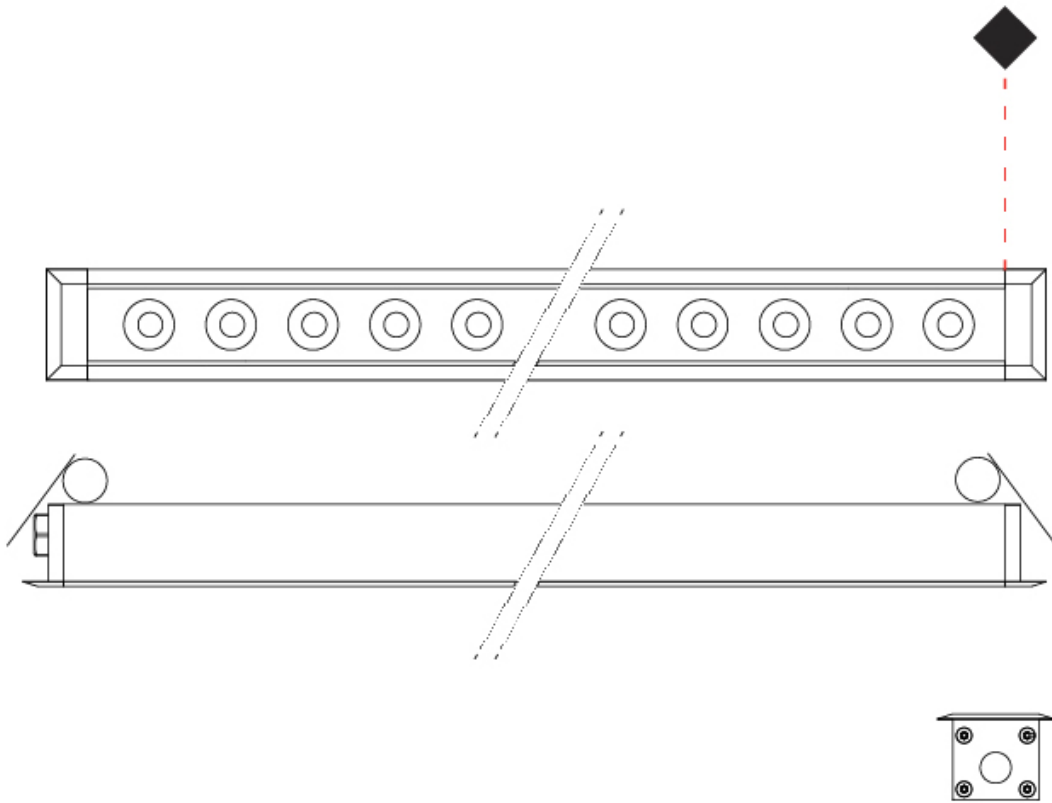

MINI CORNICHE RECESSED

E9Q080-

PROJECT	_____
TYPE	_____
SPECIFIER	_____
QUANTITY	_____
DATE	_____

E