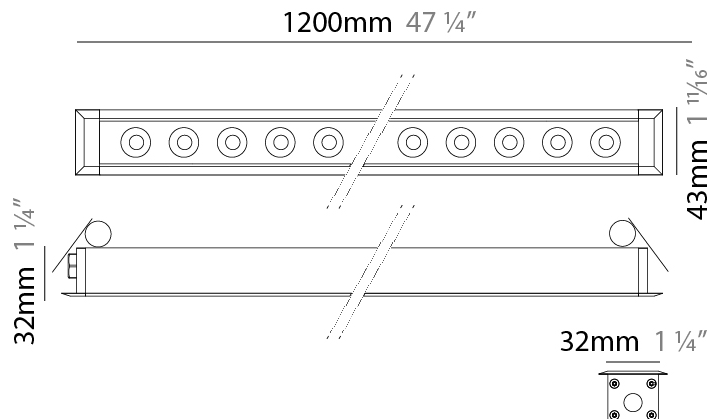

GENERAL

Series: Mini Corniche
Brand: Platek
Division: Exterior
Mounting Type: Recessed
Mounting Location: Ceiling
Subcategory: Downlight

PHYSICAL

Shape: Rectangle
Length (mm): 1220
Length (in): 48 ¹/₃₂
Width (mm): 43
Width (in): 1 ³/₄
Height (mm): 32
Height (in): 1 ¹/₄
Ceiling Thickness (mm): 2 - 13
Ceiling Thickness (in): 1/16 - 1/2
Light Distribution: Downlight
Weight (kg): 2.7
Weight (lbs): 5.9
Diffuser: Clear tempered glass
Gasket: Gore-Tex valve to prevent condensation
Fixture Material: Extruded Aluminum
Cut-out Measurements: 36mm / 1 7/16" x 1210mm / 47 5/8"

ELECTRICAL

Lamp Type: LED
Total Output Wattage (W): 40 / 20 (Dif) / 21 (Asy)
Driver Included: No
Driver Location: Remote
Driver Type: Constant Voltage - 120 / 277Vac
Input Voltage (V): 120
Output Voltage (V): 24
Upon Request: (Not included - see components [IP65 or higher enclosure to be supplied by others]) 0-10Vdc dimming / Phase dimming / Non-dimming 120/277Vac

LED

Number of LEDs: 36
Color Temperature (°K): 3000 / 4000
Max. Delivered Lumen (lm): 3000 / 3120
Nominal Lumen (lm): 5040 / 5220
CRI: >80 CRI
Lamp Life (hrs): 60000

OPTICAL

Optic°: 13 / 26 / 40 / ASY / DIF / ELL

RATINGS AND CERTIFICATIONS

Certified By: Certified for North American Standards
IP rating: IP65
IK Rating: IK07
Bug Rating: B3 U1 G1