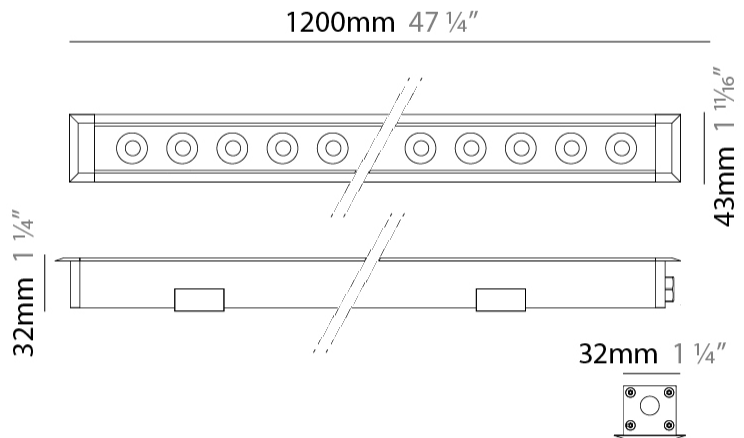

GENERAL

Series: Mini Corniche
Brand: Platek
Division: Exterior
Mounting Type: Recessed
Mounting Location: In-Ground
Subcategory: Walk Over

PHYSICAL

Shape: Rectangle
Length (mm): 1220
Length (in): 48 1/32
Width (mm): 43
Width (in): 1 5/8
Height (mm): 32
Height (in): 1 1/2
Light Distribution: Uplight
Screws: A4 stainless steel
Diffuser: Clear tempered glass
Gasket: Gore-Tex valve to prevent condensation
Fixture Finish: [BLK / WHI / GRY / COR / ANT / BRZ](#)
Fixture Material: Extruded Aluminum

ELECTRICAL

Lamp Type: LED
Input Wattage (W): 24 (Dif) / 26 (Asy) / 46
Total Output Wattage (W): 21 (Dif) / 22 (Asy) / 40
Driver Included: No
Driver Location: Remote
Driver Type: Constant voltage - 120 / 277Vac
Driver Class: Class 2
Input Voltage (V): 120 - 277
Output Voltage (V): 24
Upon Request: (Not included - see components [IP65 or higher enclosure to be supplied by others]) 0-10Vdc dimming / Phase dimming / Non-dimming 120/277Vac

LED

Number of LEDs: 36
Color Temperature (°K): [3000 / 4000](#)
Max. Delivered Lumen (lm): 3000 / 3120
Nominal Lumen (lm): 5040 / 5220
CRI: >80 CRI
Lamp Life (hrs): 60000

OPTICAL

Optic°: [13 / 26 / 40 / ASY / DIF / ELL](#) ; [RGBW 26 / 40 / ELL](#)

RATINGS AND CERTIFICATIONS

Certified By: Certified for North American Standards
IP rating: IP67
IK Rating: IK07
Bug Rating: B0 U5 G0

PROJECT
TYPE
SPECIFIER
QUANTITY
DATE